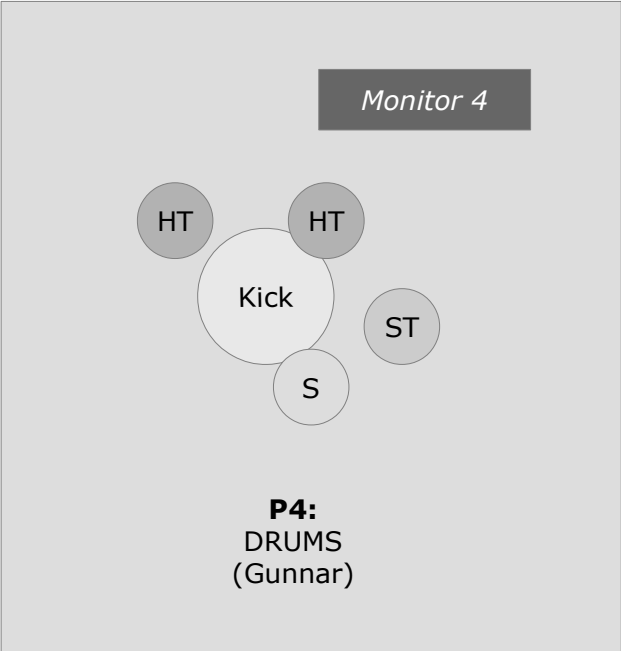

Technical Rider *Tyrat*

- 3x Vocal
- 2x Guitar
- 1x Bass
- 1x Drums
- 5x Monitor

Monitor 1

P1:
Vocals (Jan)

Monitor 2

P2:
BASS + VOCALS
(Arno)

230V

Ampeg-Top

Box

Monitor 3

P3:
GIT
(Marcel)

Kemper

230V

4x12 Box
(optional)

Monitor 5

P5:
GIT + VOCALS
(Jörg)

Engl-Top

230V

4x12 Box

Technical Rider *Tyrat*

Patch

Kanal	Instrument	Mic	Person
1	Mic Vocals	SM58 Beta	P1 - VOC Jan
2	Mic Vocals		P2 - VOC Arno
3	Mic Vocals		P5 - VOC Jörg
4	Bass	XLR	P2 - BASS Arno
5	Kemper oder Guitar Box	XLR (Kemper) oder Mic (Git-Box)	P3 - GIT Marcel
6	Guitar Box	Mic	P5 - GIT Jörg
7	Bassdrum	Mic	P4 - DRUMS Gunnar
8	Snare	Mic	P4 - DRUMS Gunnar
9	Tom 1	Mic	P4 - DRUMS Gunnar
10	Tom 2	Mic	P4 - DRUMS Gunnar
11	Standtom	Mic	P4 - DRUMS Gunnar
12	Overhead links	Mic	P4 - DRUMS Gunnar
13	Overhead rechts	Mic	P4 - DRUMS Gunnar

Wir bringen mit

Gitarren:

1x Engel Top (Git)
1x Kemper-Top (Git)

Bass:

1x Ampeg-Top (Bass)

Drums:

Snare
Snare- & Beckenstative
HH Maschine
Drumseat
Becken
BD Double Pedal

Wir benötigen